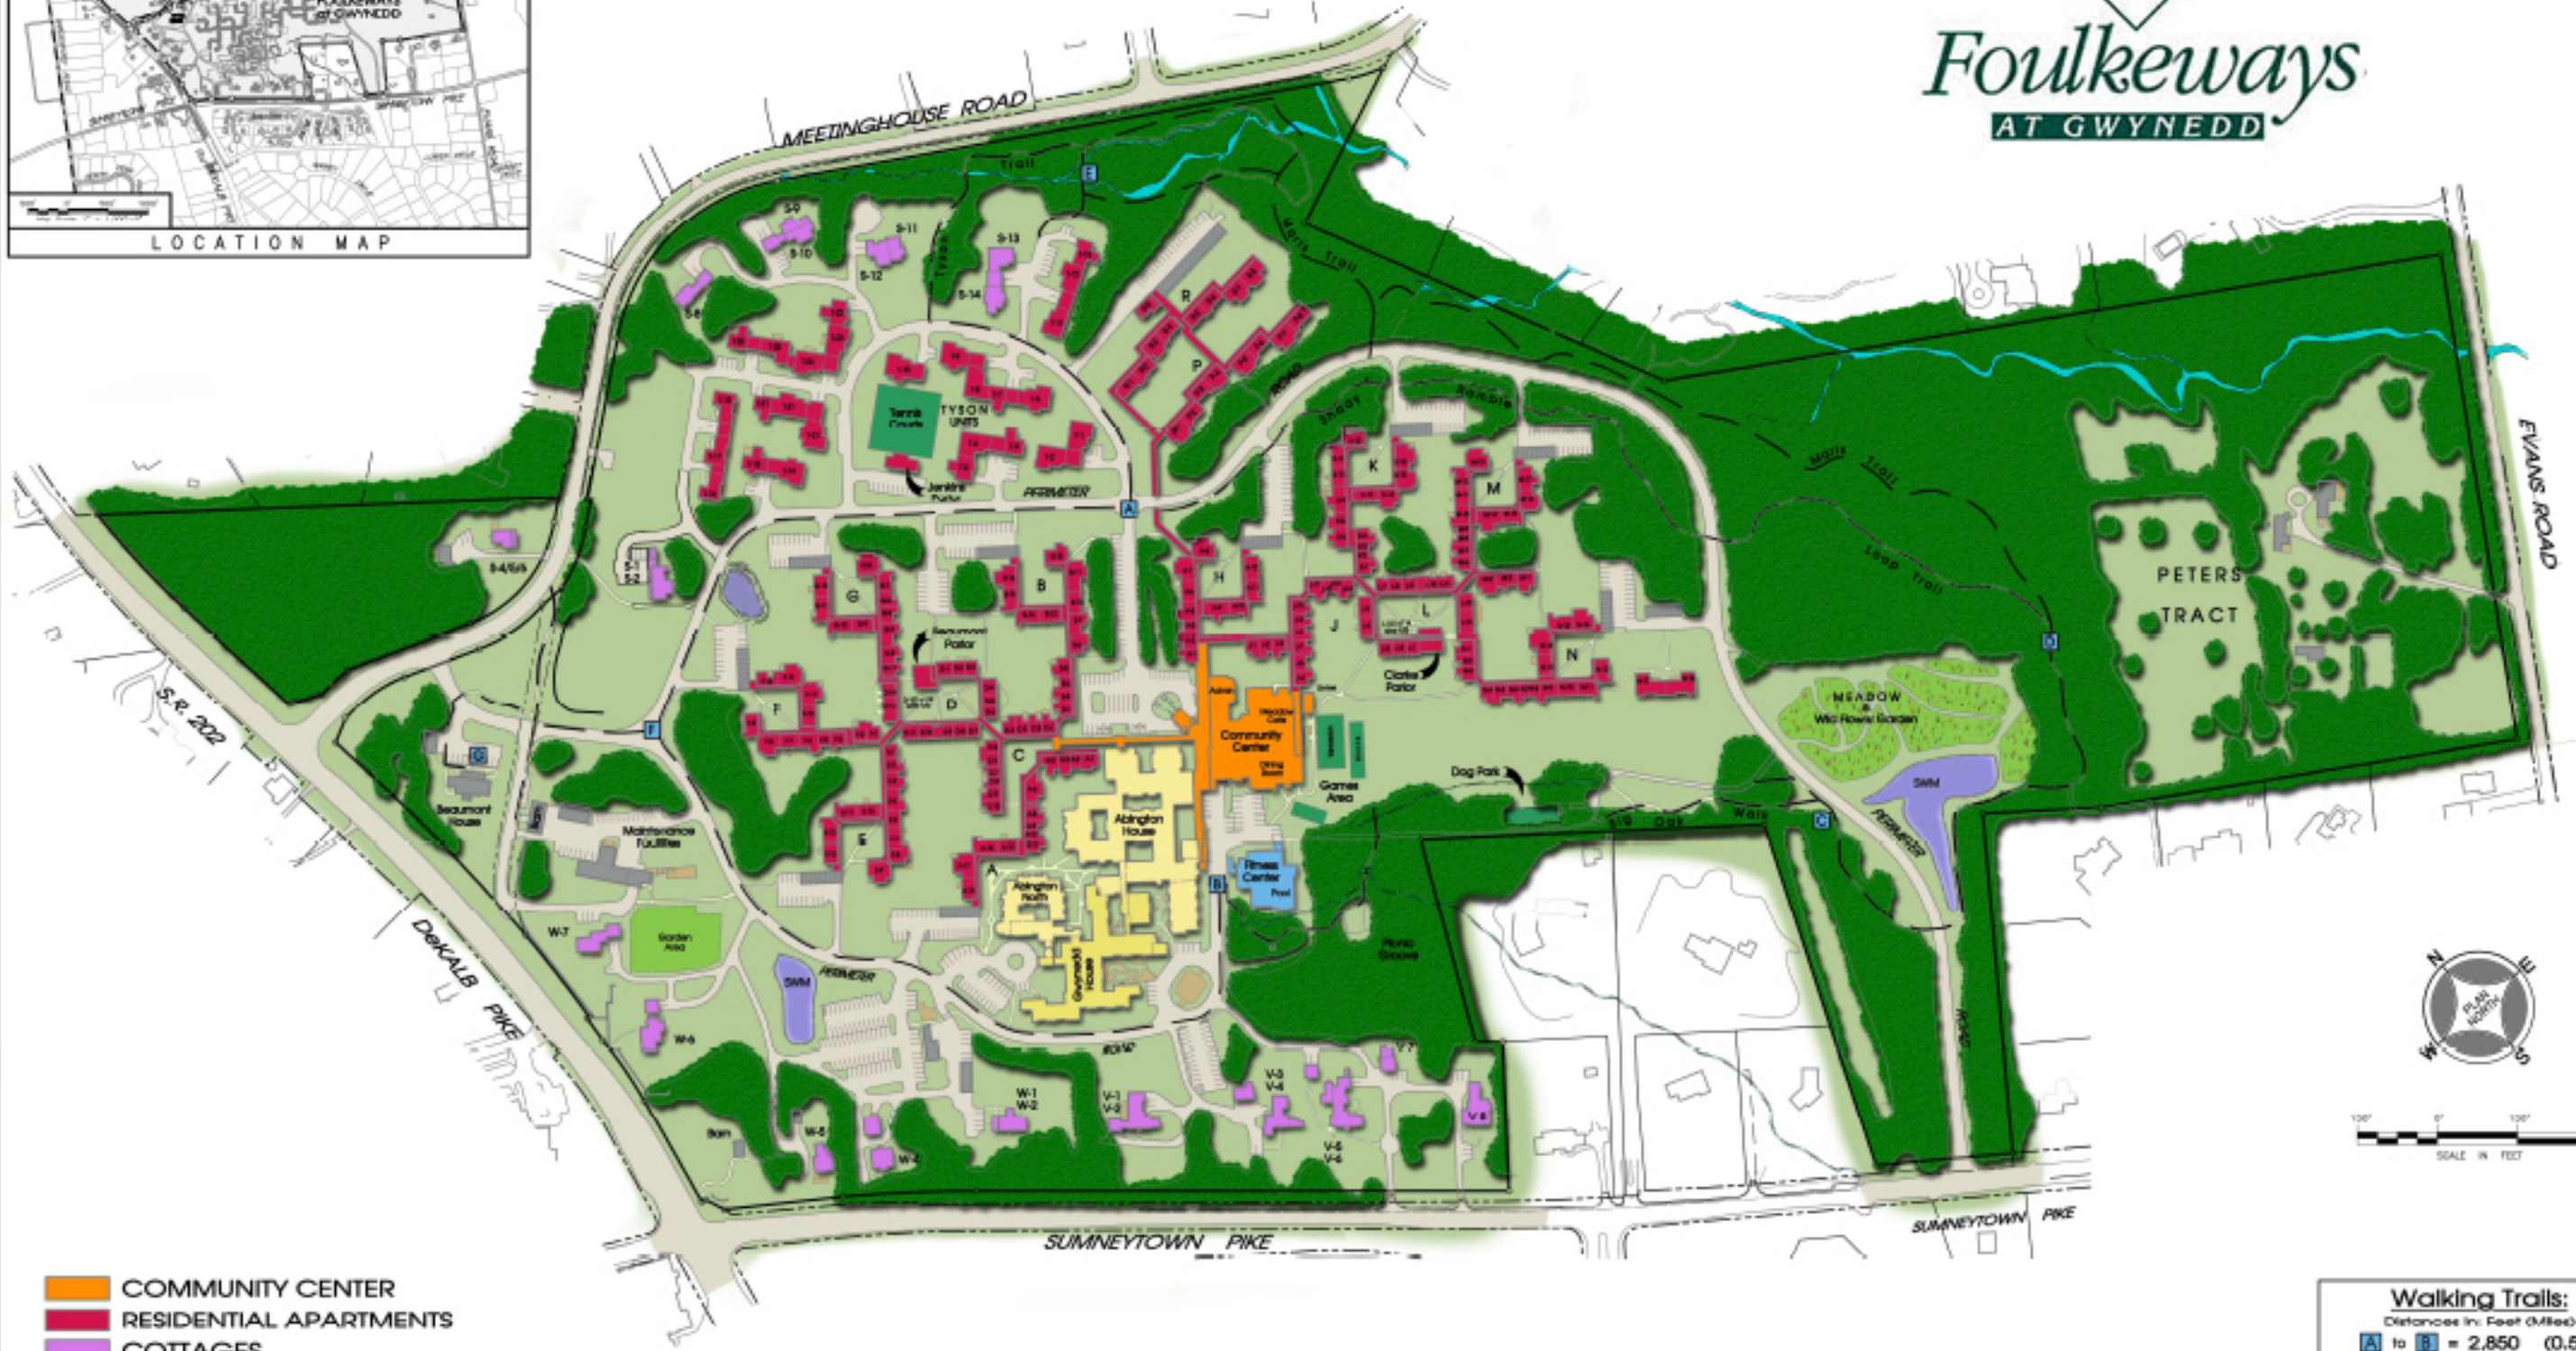

# Foulkeways

AT GWYNEDD

- COMMUNITY CENTER
- RESIDENTIAL APARTMENTS
- COTTAGES
- ABINGTON HOUSE - PERSONAL CARE
- GWYNEDD HOUSE - SKILLED CARE
- FITNESS CENTER
- CARPORT / GARAGE / SUPPORT
- GAMES / TENNIS

**Walking Trails:**  
Distances in Feet (Miles)

A	to	B	=	2,850	(0.54)
B	to	C	=	1,095	(0.21)
C	to	D	=	850	(0.16)
D	to	E	=	2,400	(0.45)
E	to	A	=	750	(0.14)
F	to	G	=	550	(0.10)

Marks Trail  
 Tyson Trail  
 Beaumont House